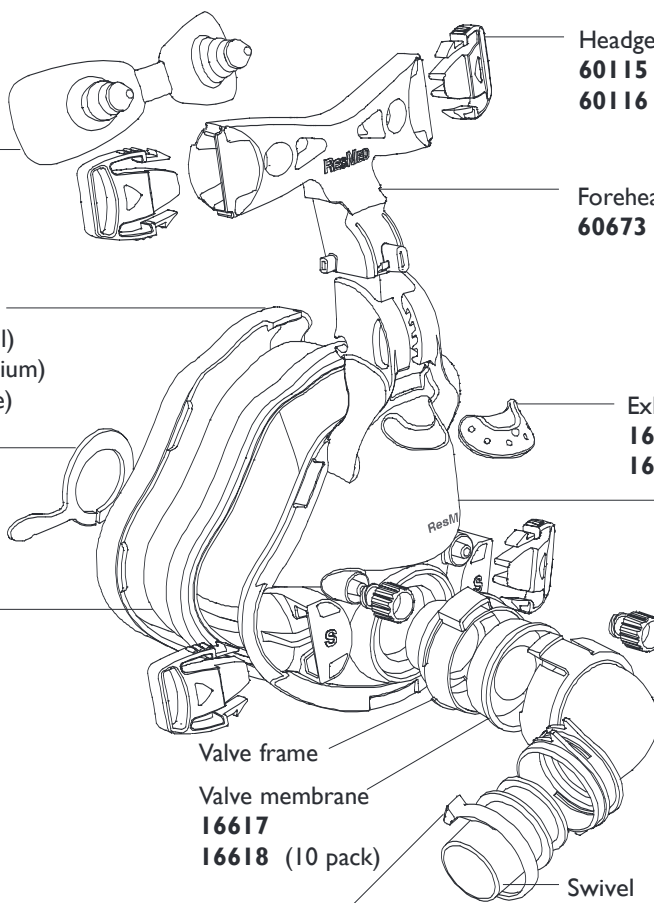

Elbow retainer  
**60683**  
**16637** (includes 5 elbow retainers and 5 swivel clips)

Cushion  
**16604** (small, standard)  
**16671** (small, shallow)  
**16605** (medium, standard)  
**16672** (medium, shallow)  
**16606** (large, standard)  
**16673** (large, shallow)

Valve frame  
Valve membrane  
**16617**  
**16618** (10 pack)

Swivel clip  
**60680**  
**16637** (includes 5 elbow retainers and 5 swivel clips)

Headgear clip  
**60115** (2 pack)  
**60116** (10 pack)

Forehead Support  
**60673**

Exhaust vent  
**16509**  
**16510** (10 pack)

Mask frame  
**60670** (small)  
**60671** (medium)  
**60672** (large)

Port caps  
**60681** (2 pack)  
**60682** (10 pack)

Elbow assembly  
(includes elbow retainer,  
valve frame, valve  
membrane, valve elbow,  
swivel clip and swivel)  
**16613**