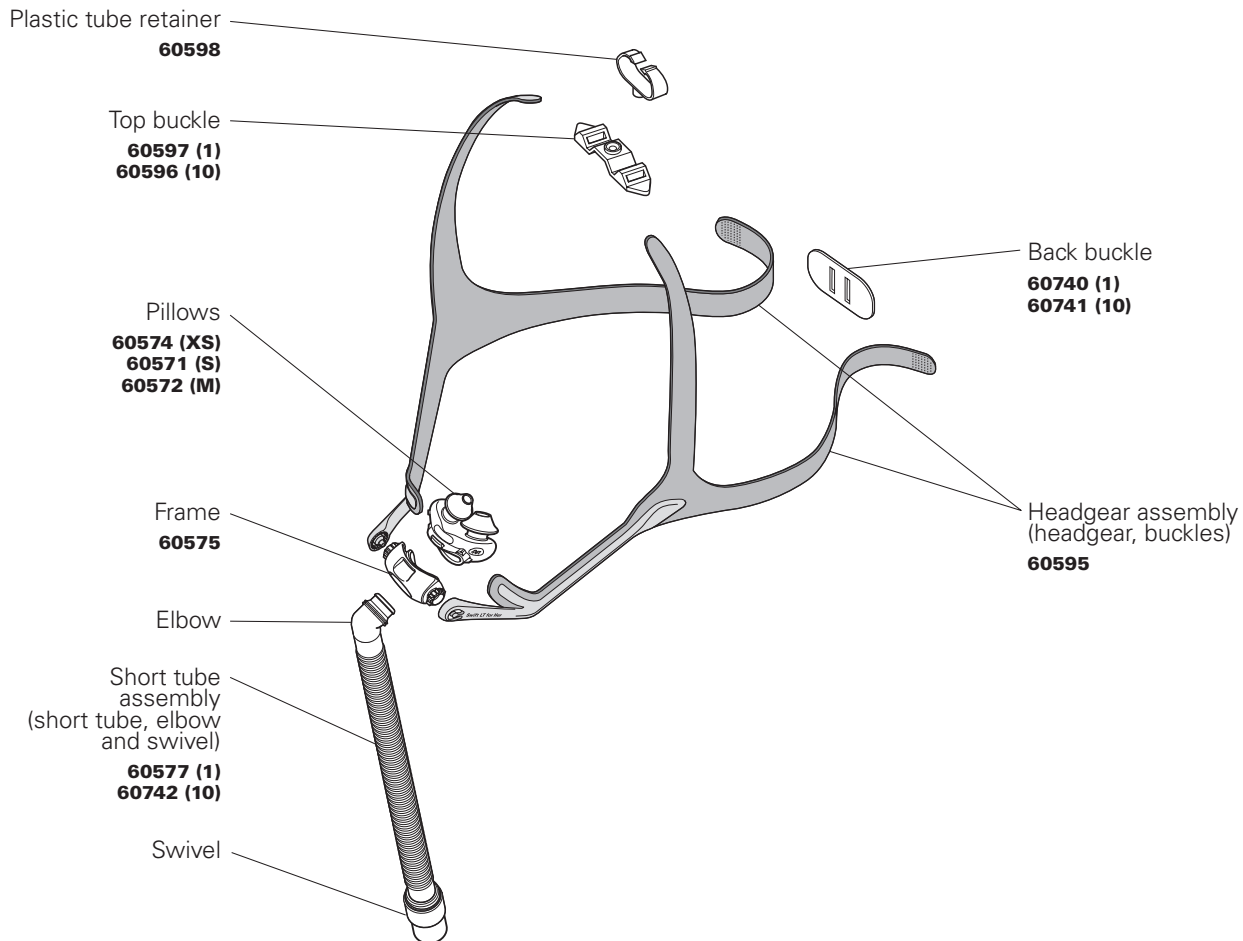

Frame system

(no headgear)

XS* **60585** S* **60582**

M* **60583** L* **60584**

Frame assembly

(no headgear, no pillows)

60581

XS* Extra-Small S* Small M* Medium L* Large

**Note: Large pillows are available separately 60573 (L)