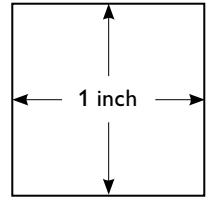

**Note:** For proper mask sizing print out this page at 100%.  
Do NOT select the "Shrink oversized pages to paper size" option.  
The box in the upper right corner should measure 1 inch square.

**CPAP**MAN.COM  
BEST SERVICE SINCE 1997

***Click Here To Order Today***

**P** **S** **M** **L**

cut out along lines

cut out along lines

cut out along lines

cut out along lines

ComfortGel Blue nasal mask sizing gauge

[www.philips.com/comfortgelblue](http://www.philips.com/comfortgelblue)