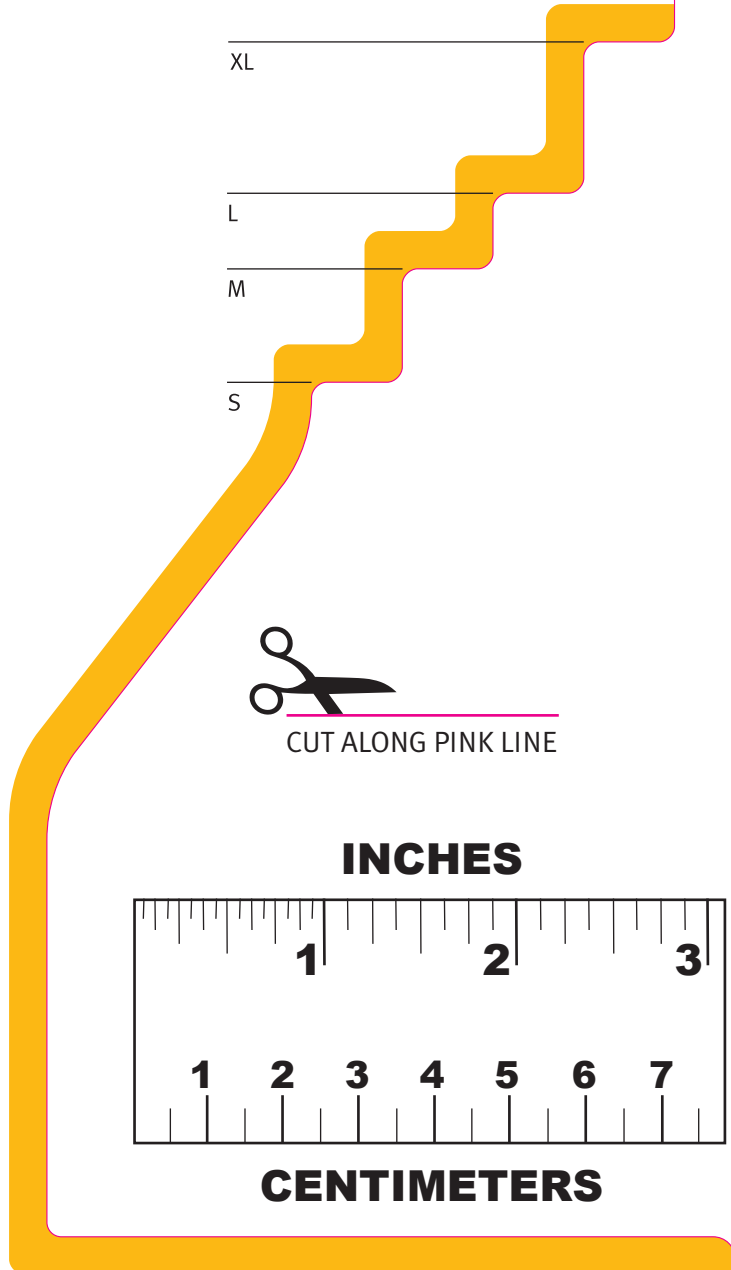

**Zest™ Plus**  
 NASAL MASK

**Zest™**  
 NASAL MASK

**Zest™ Petite**  
 NASAL MASK

- Full Face Delivery    ● Direct Nasal Delivery
- Nasal Delivery        ● Oral Delivery

CUT ALONG PINK LINE

**INCHES**

**CENTIMETERS**

**Forma™**  
 FULL FACE MASK

**Fisher & Paykel**  
 HEALTHCARE