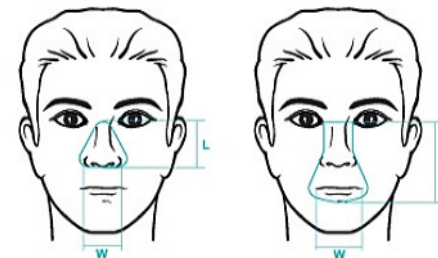

# WiZARD

*Better Mask, Better Experience*

Sizing Gauge

L

M

S

LW

MW

SW

**WiZARD 210**

Nasal Mask

**WiZARD 220**

Full Face Mask

Ruler is for scaling purposes. To ensure this print is accurate, match a ruler with the ruler above