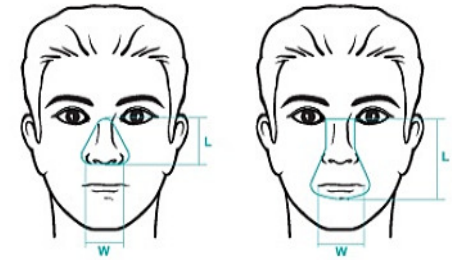

24cm

# WiZARD

*Better Mask, Better Experience*  
Sizing Gauge

L

M

S

LW

MW

SW

**WiZARD 210**  
Nasal Mask

**WiZARD 220**  
Full Face Mask

Ruler is for scaling purposes. To ensure this print is accurate, match a ruler with the ruler above