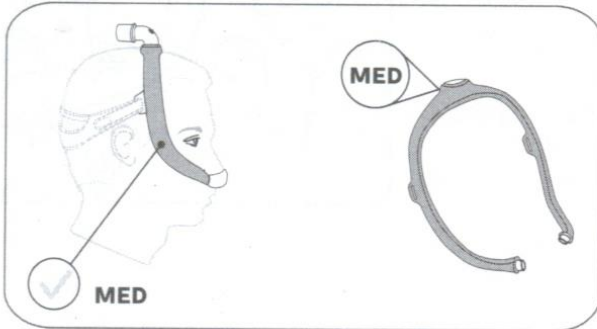

Mask Frame Sizing

- Medium (MED) frame
- Small (SM) frame
- Large (LG) frame

The medium (MED) mask frame will comfortably fit most faces. If the MED frame does not fit your face, contact your healthcare provider to see if a small (SM) or large (LG) mask frame would better suit your needs.

*** Tip:** If the mask frame falls backward and is too close to your ears you may need a smaller mask frame.

*** Tip:** If the mask frame falls forward on the head and is too close to your eyes you may need a larger mask frame.